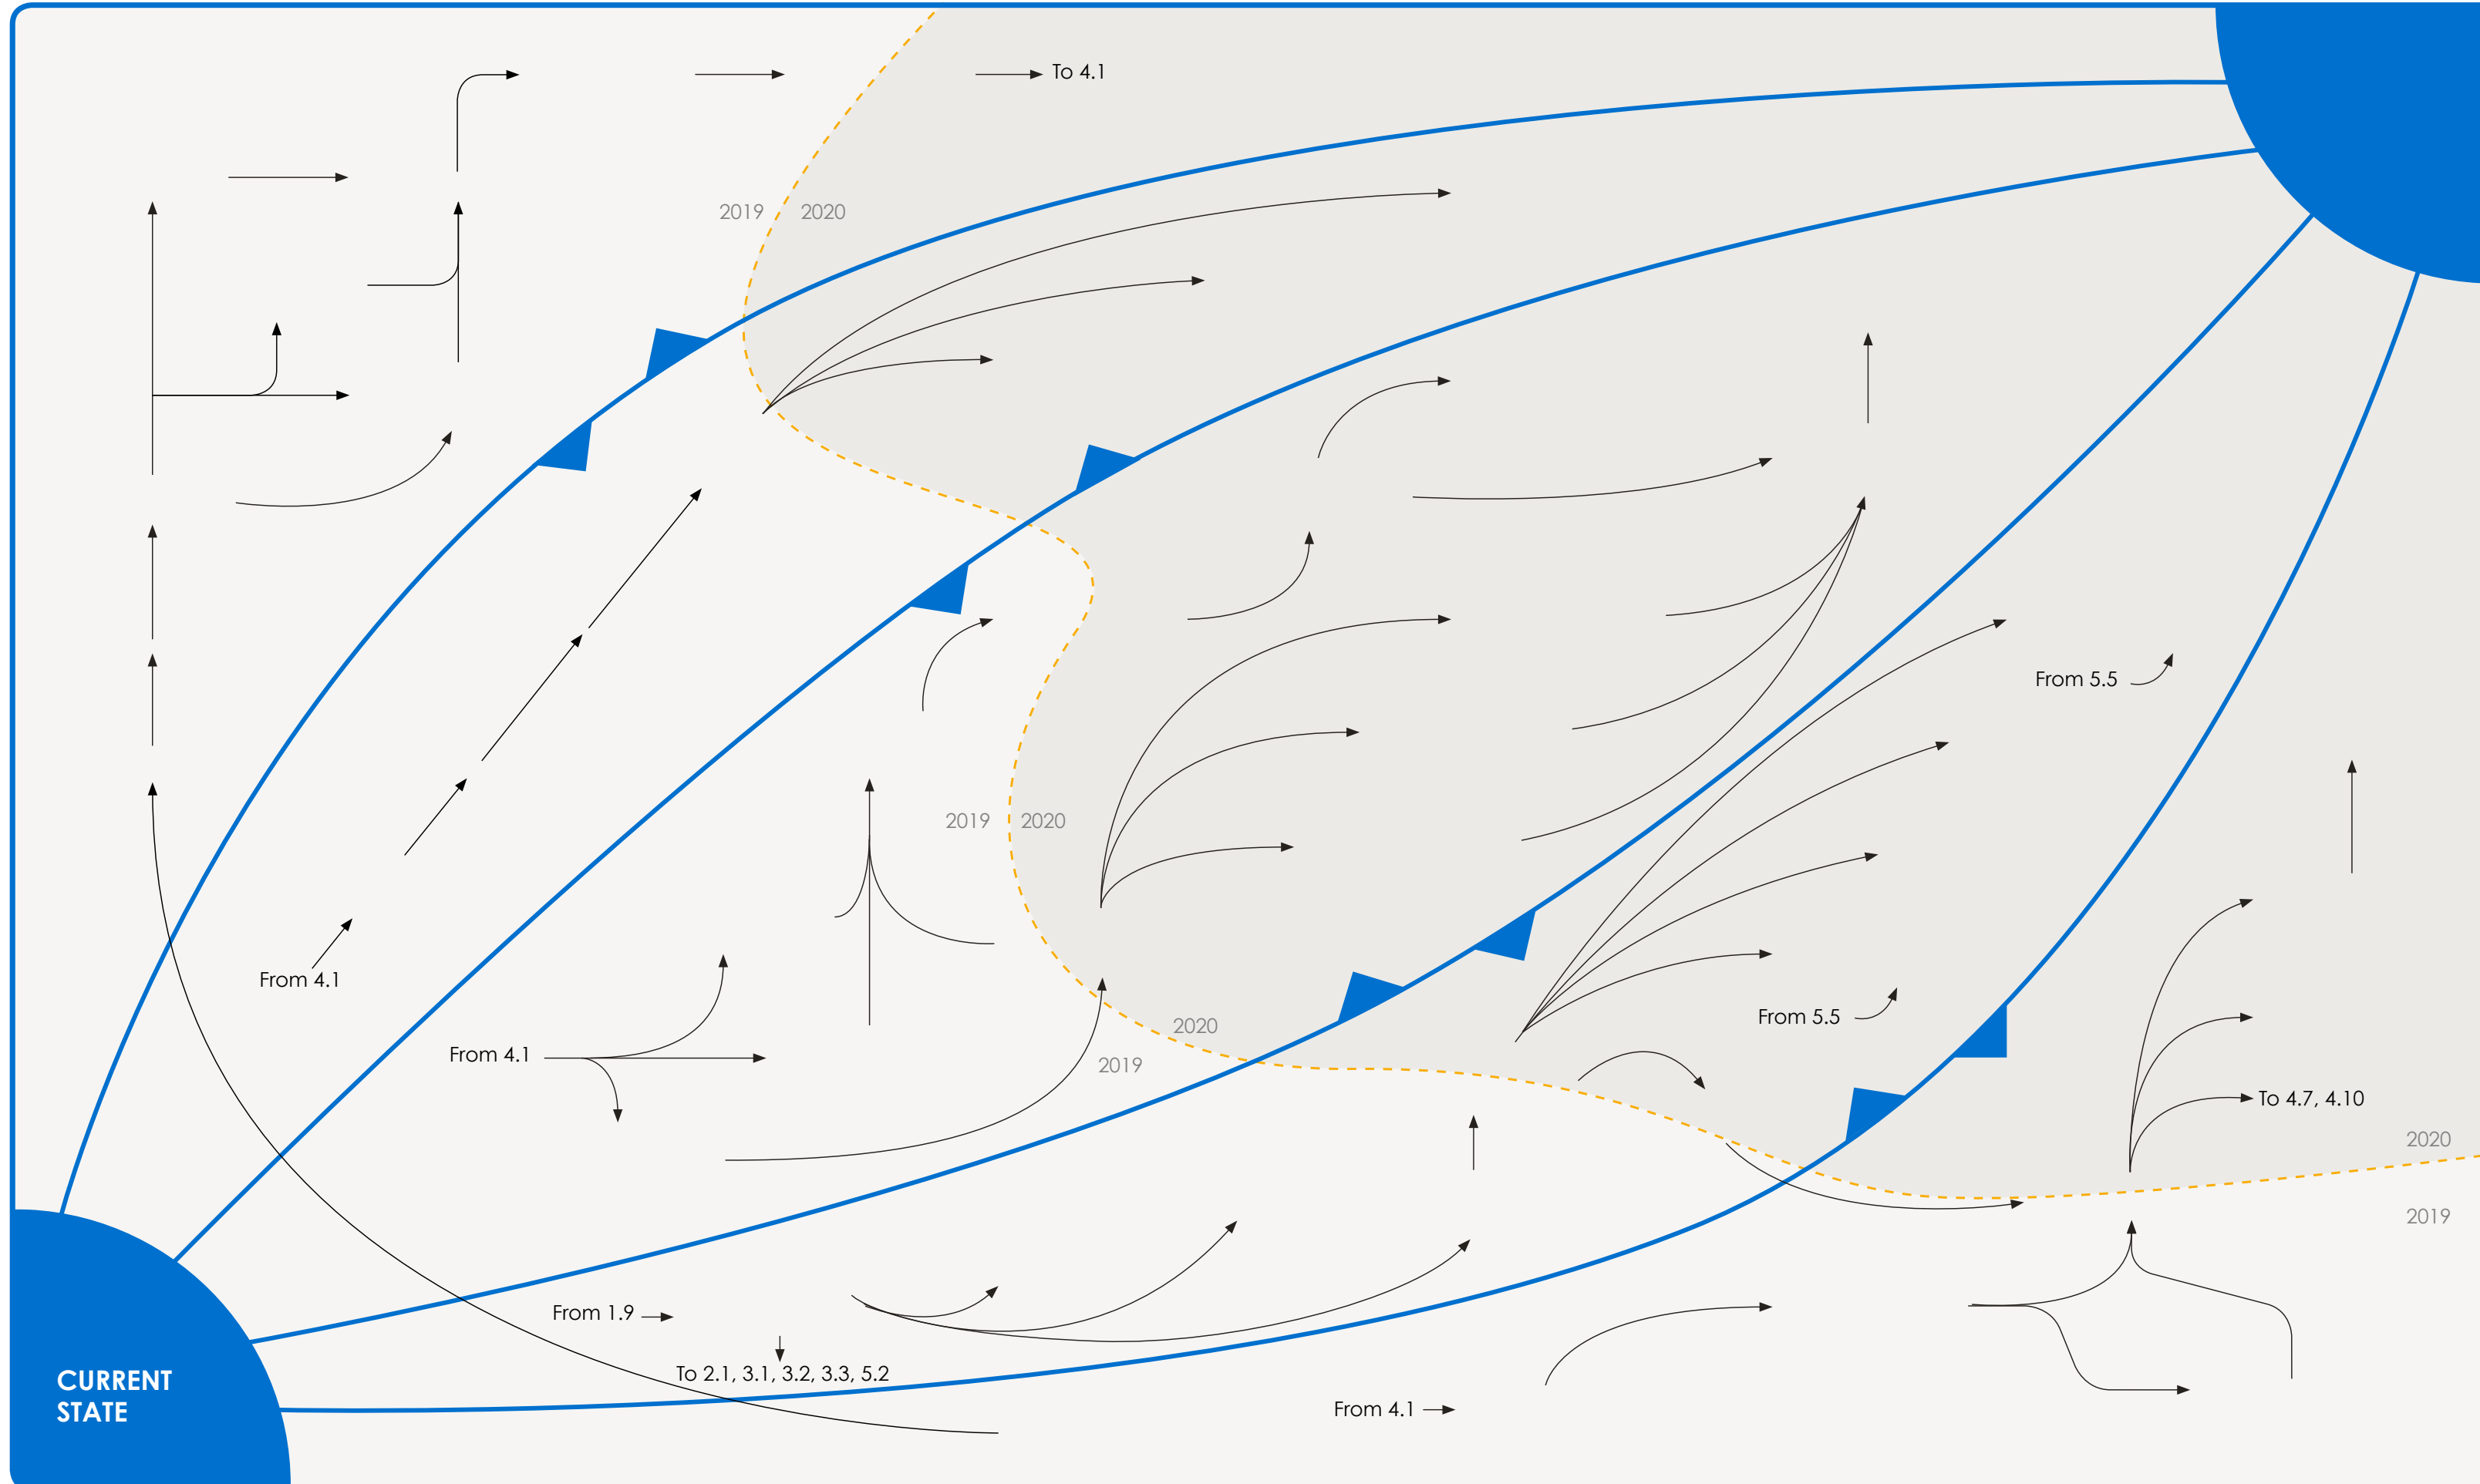

Roadmap for delivering the information management framework for the built environment

Effective information management across the built environment, enabling better decisions, leading to financial savings, improved performance and service, and better outcomes for business and society per whole-life pound.

The right information in the right hands at the right time.

Click on the Roadmap for more details on each component